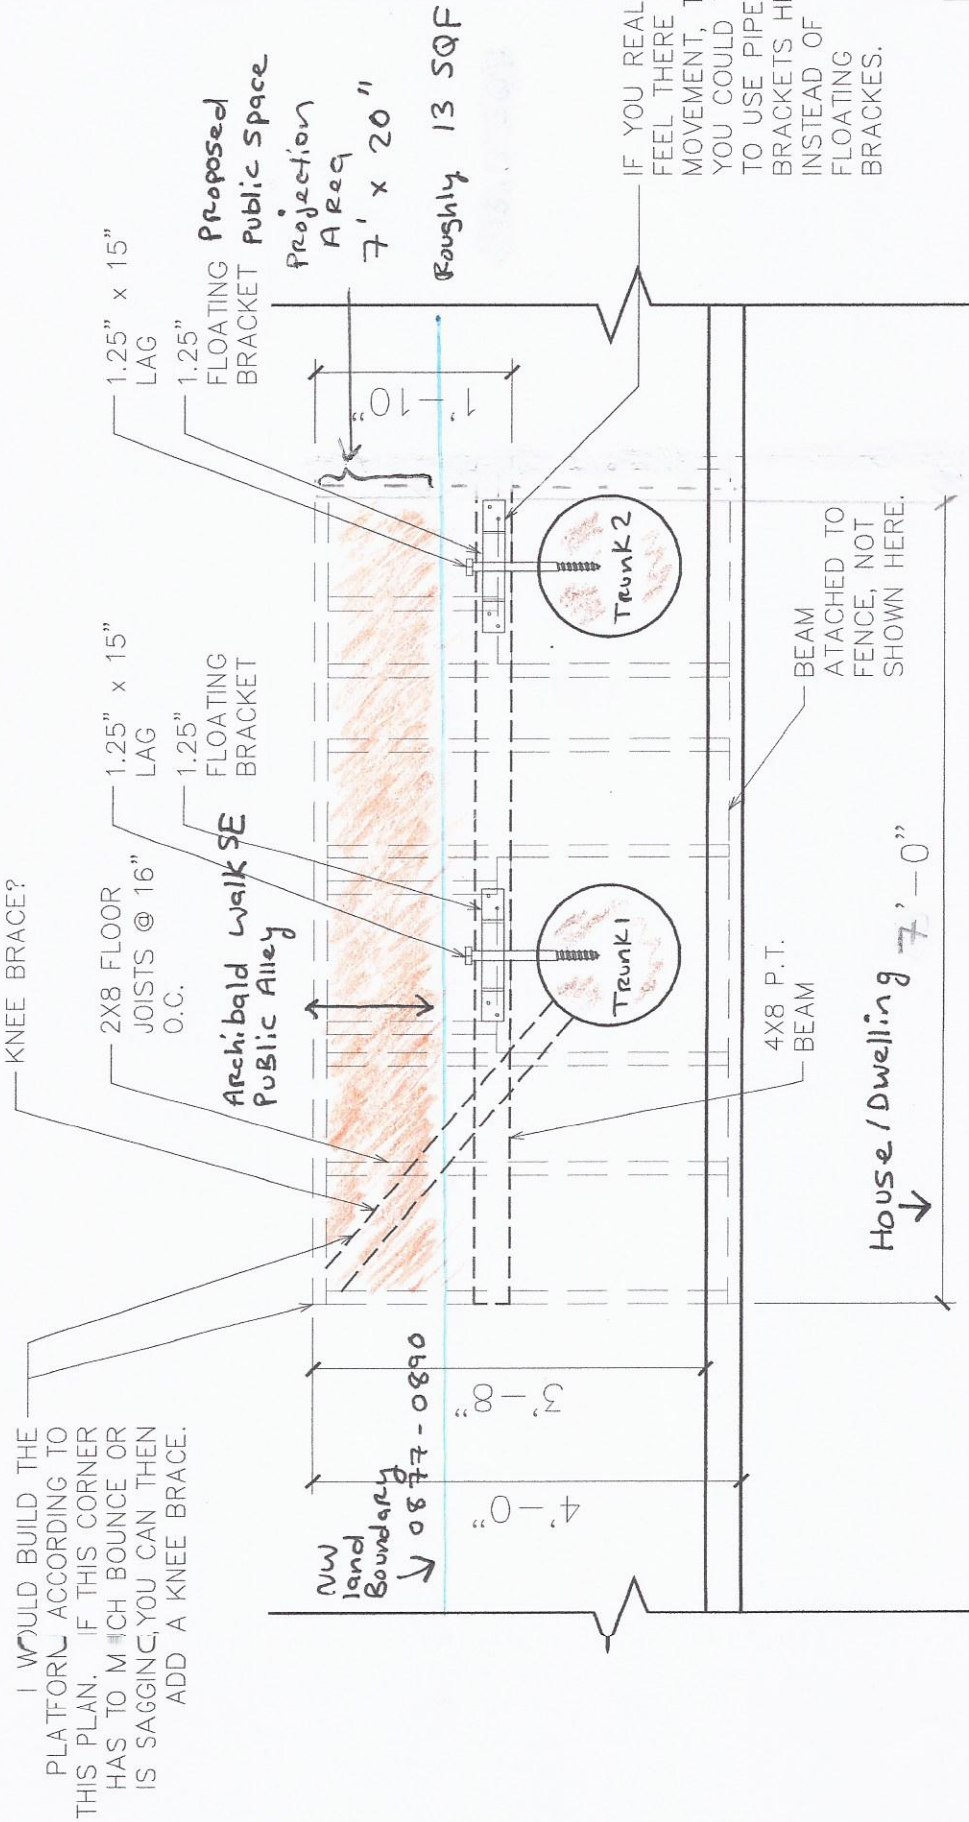

Proposed Kids Playset - July 2015
 516 Arch. Bald Walk SE
 Washington DC 20003

Side - North Face

Front - West Face

Side - East Face

Structure Painted Blue & Gray to match Brick House

Side - South Face

July 2015

Proposed Tree House Platform on the Lot of
S16 Archibald Walk SE, SQ 0877 Lot 0890
Owner: Ellen Psychas, (202) 262-7005, epsych@hotmail.com

FRAMING DIAGRAM
By Scott Mackenzie, construction advisor
Tree House Supplies
www.treehousesupplies.com