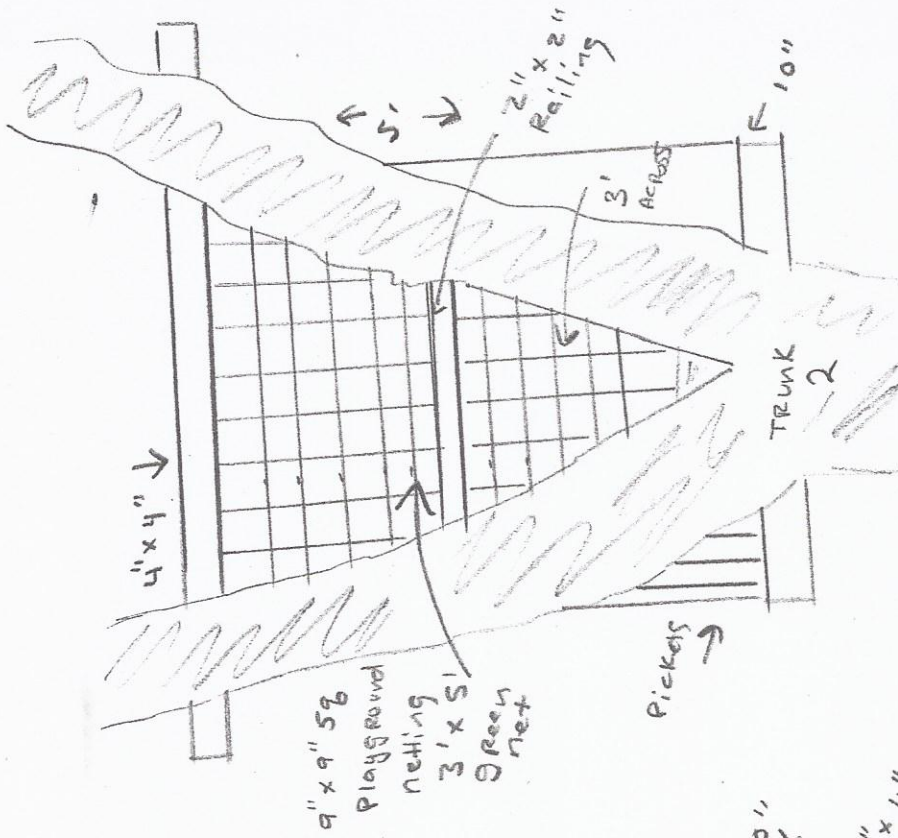

Proposed Kids Playset - July 2015
 516 Arch. Bald Walk SE
 Washington DC 20003

Side - North Face

Front - West Face

Side - East Face

Structure Painted Blue & Gray to match Brick House

Side - South Face

July 2015

Proposed Tree House Platform on the Lot of
S16 Archibald Walk SE, SQ 0877 Lot 0890
Owner: Ellen Psychas, (202) 262-7005, epsych@hotmail.com

FRAMING DIAGRAM
By Scott Mackenzie, construction advisor
Tree House Supplies
www.treehousesupplies.com