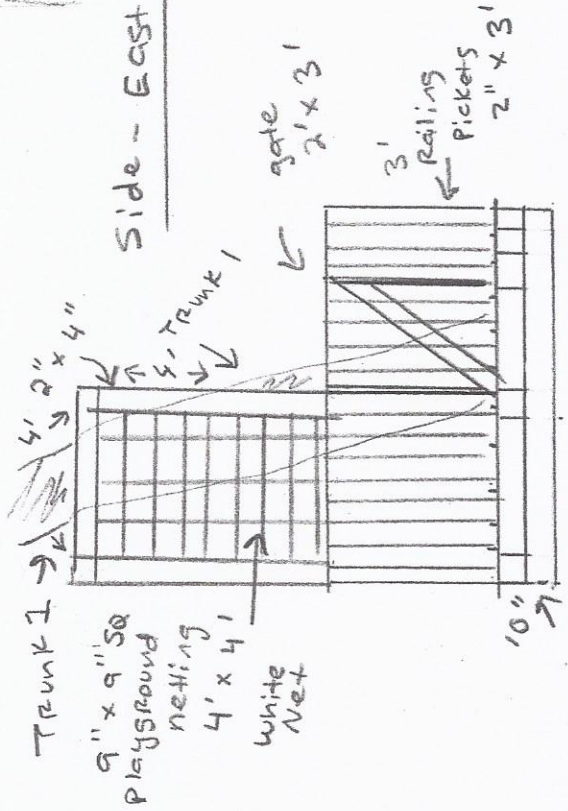

Proposed Kids Playset - July 2015
 516 Arch. Bald Walk SE
 Washington DC 20003

Side - North Face

Front - West Face

Side - East Face

Structure Painted Blue & Gray to match Brick House

Side - South Face

July 2015

Proposed Tree House Platform on the Lot of
S16 Archibald Walk SE, SQ 0877 Lot 0890
Owner: Ellen Psychas, (202) 262-7005, epsych@hotmail.com

FRAMING DIAGRAM
By Scott Mackenzie, construction advisor
Tree House Supplies
www.treehousesupplies.com