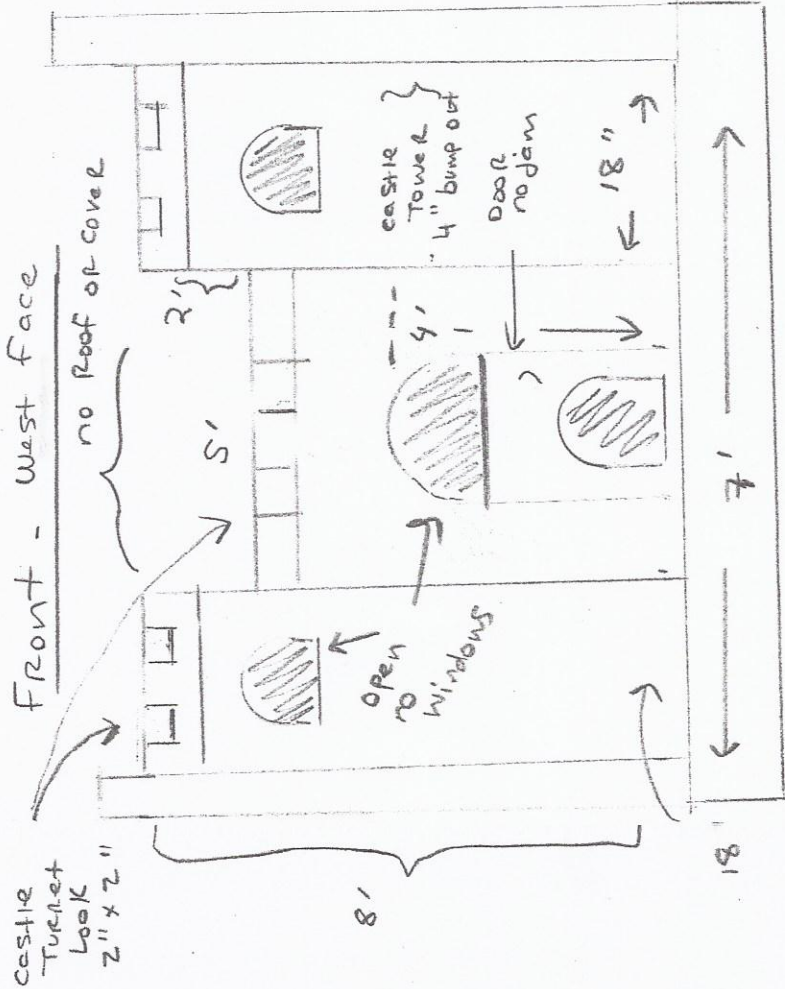

Proposed Kids Playset - July 2015
 516 Arch. Bald Walk SE
 Washington DC 20003

Side - North Face

Front - West Face

Side - East Face

Structure Painted Blue & Gray to match Brick House

Side - South Face

July 2015

Proposed Tree House Platform on the Lot of
S16 Archibald Walk SE, SQ 0877 Lot 0890
Owner: Ellen Psychas, (202) 262-7005, epsych@hotmail.com

FRAMING DIAGRAM
By Scott Mackenzie, construction advisor
Tree House Supplies
www.treehousesupplies.com