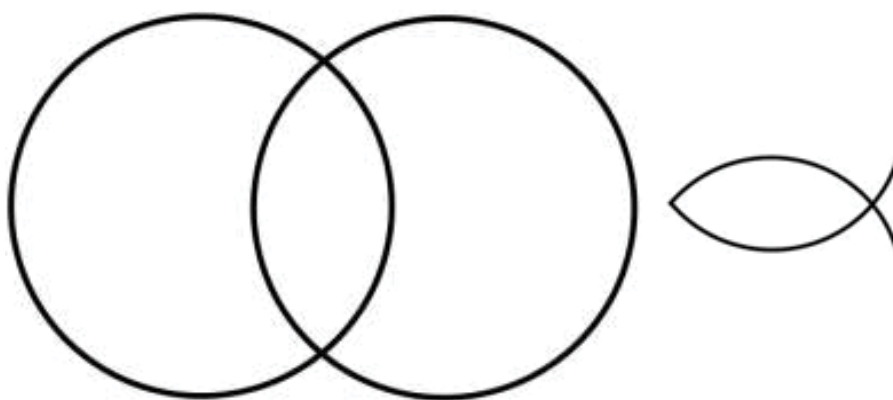

The pointed oval was a world-wide symbol of the Great Mother Goddess because it represented the external genitalia of the female.

The creation of the demiurge, aka the universe:

Now you know why we are trapped! Lol!